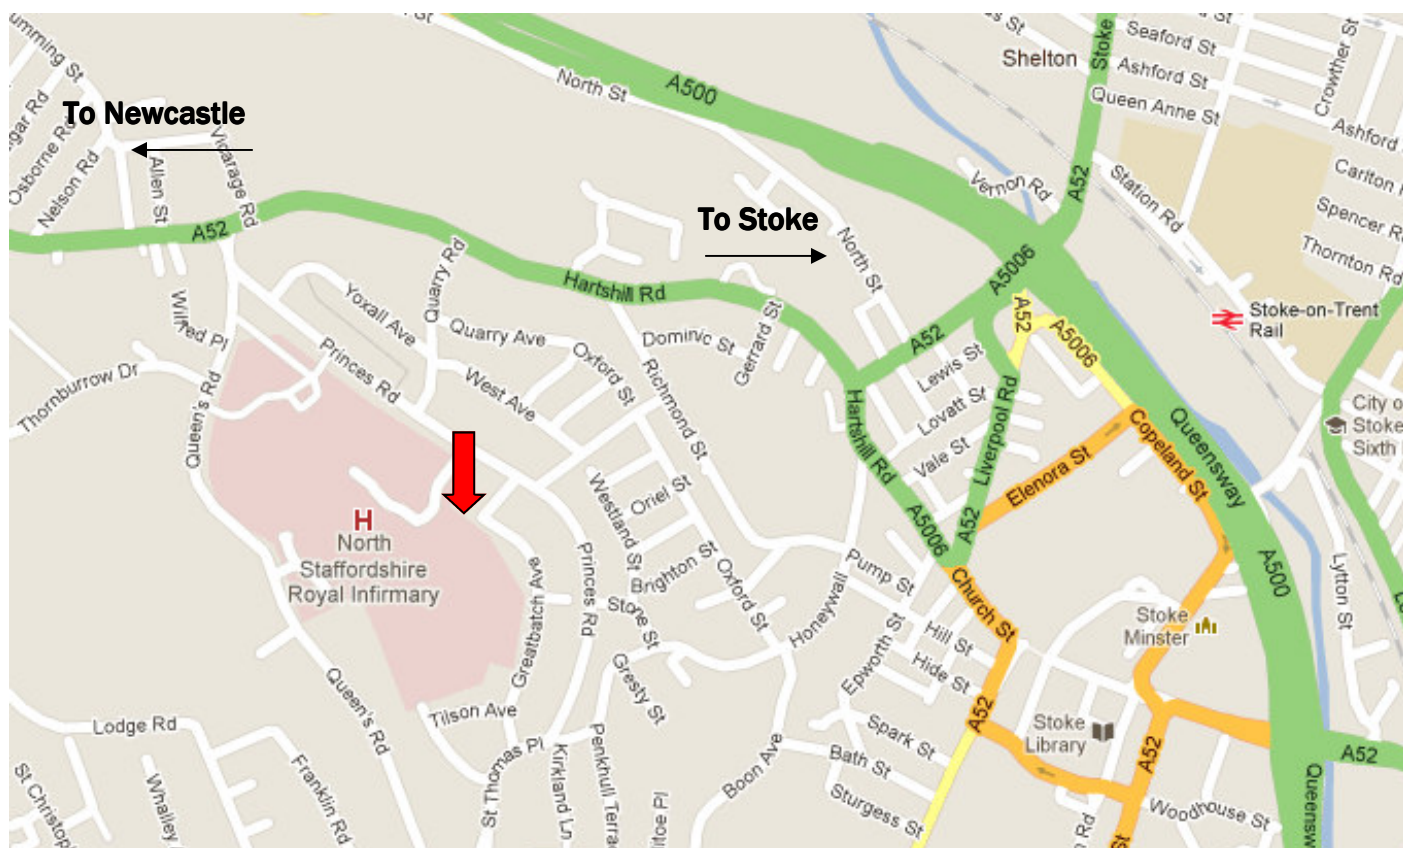

How to find us

From Stoke: Join the A52 signposted Newcastle. Turn left into Princes Road (signposted Accident and Emergency Department). Go past the A&E Department and turn right into Mount Avenue. The entrance gates to the Mount Education Support Centre will be directly in front of you. Follow the signs for parking.